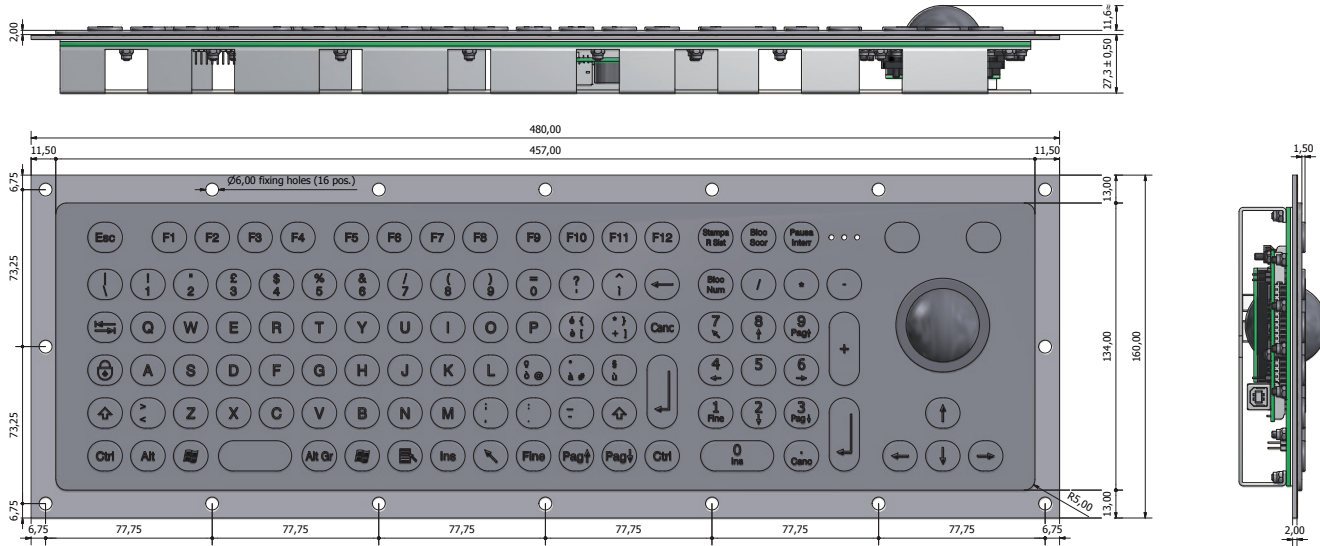

Disegni Drawings