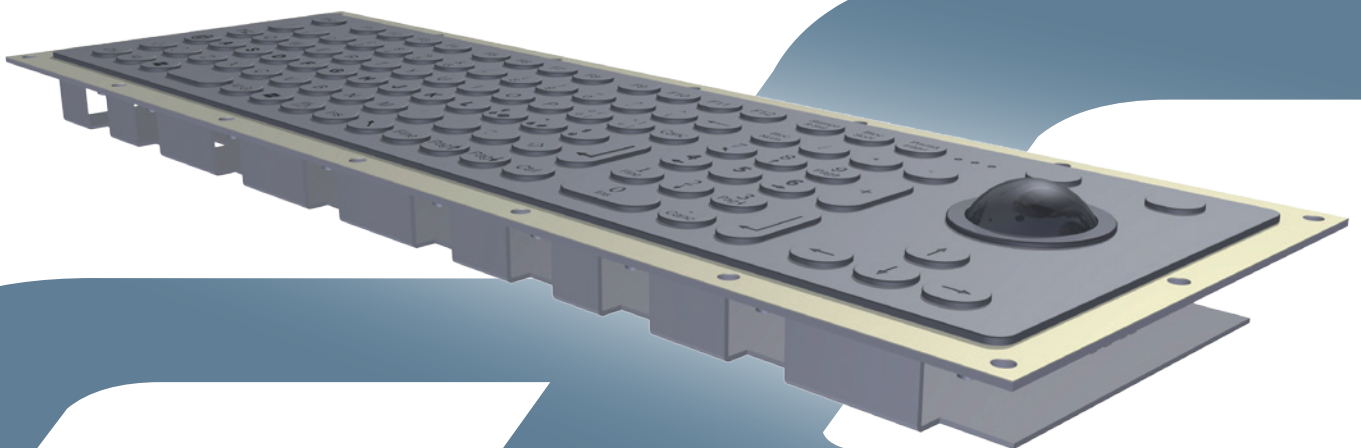

# GRAFOS<sup>®</sup> steel

Master Touch

Data Sheet

## FIT.105E16.R-TI

Tastiera a 105 tasti corsa lunga montaggio retro con trackball inox  
*Rear mounting keyboard 105 long stroke keys with stainless steel trackball*

**(fit-inox)**  

IP	65 (54 with TI)
IK	08
Cycles	2.000.000
Operating temp.	-10° to +70°C (0° to +50°C with TI)
Storage temp.	-25° to +85°C (-25° to +55°C with TI)