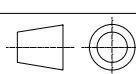

Drawn:
A.Tosi

Approved:

Sheet: Of:
 1 2

UNLESS OTHERWISE SPECIFIED, DIMENSIONS ARE IN MILLIMETERS

AISI316L Stainless steel front plate
(2,0 mm thick)

AISI316L Stainless steel buttons
(1,5 mm thick)
Symbols: laser marking (any layout)