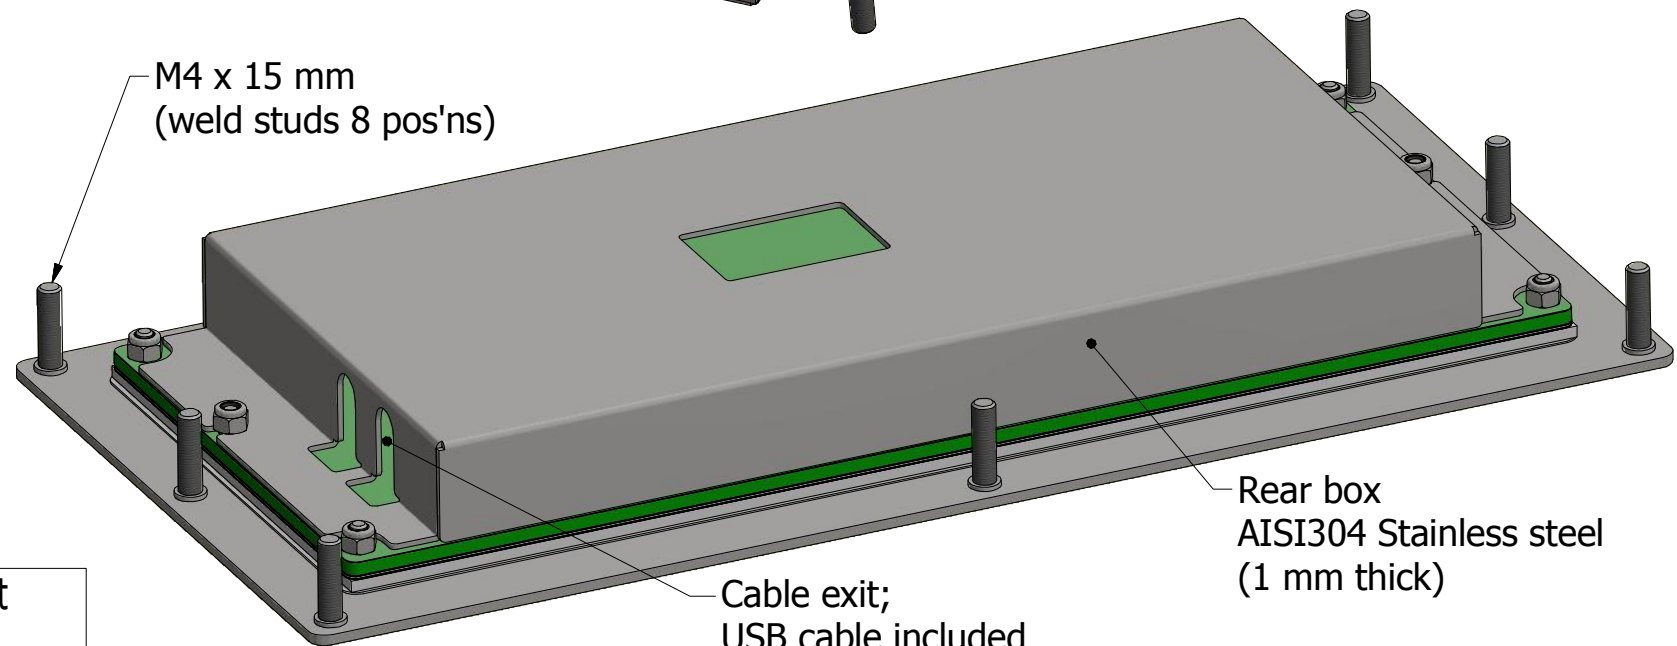

Drawn:
A.Tosi

Approved:

Sheet: Of:
 1 2

UNLESS OTHERWISE SPECIFIED, DIMENSIONS ARE IN MILLIMETERS

AISI316L Stainless steel front plate
(2,0 mm thick)

AISI316L Stainless steel buttons
(1,5 mm thick)
Symbols: laser marking (any layout)

M4 x 15 mm
(weld studs 8 pos'ns)

Rear box
AISI304 Stainless steel
(1 mm thick)

Cable exit;
USB cable included
(1,6m long)

Material	AISI 316L Stainless Steel (2,00 mm thick) front plate; AISI 316L Stainless steel (1,5 mm thick) buttons with built-in silicone rubber sealing gasket
Lettering	Laser marking
Button stroke	0,6 mm +/- 0,1 mm
Actuation force	4,0 N (typical)
Life expectancy	>3.000.000 cycles
IP Protection rate	IP65
Contact technology	Stainless steel metal dome on Gold plated PCB
Connection	USB or PS/2
Operating temperature	-25°/+85°C
Storage temperature	-25°/+85°C