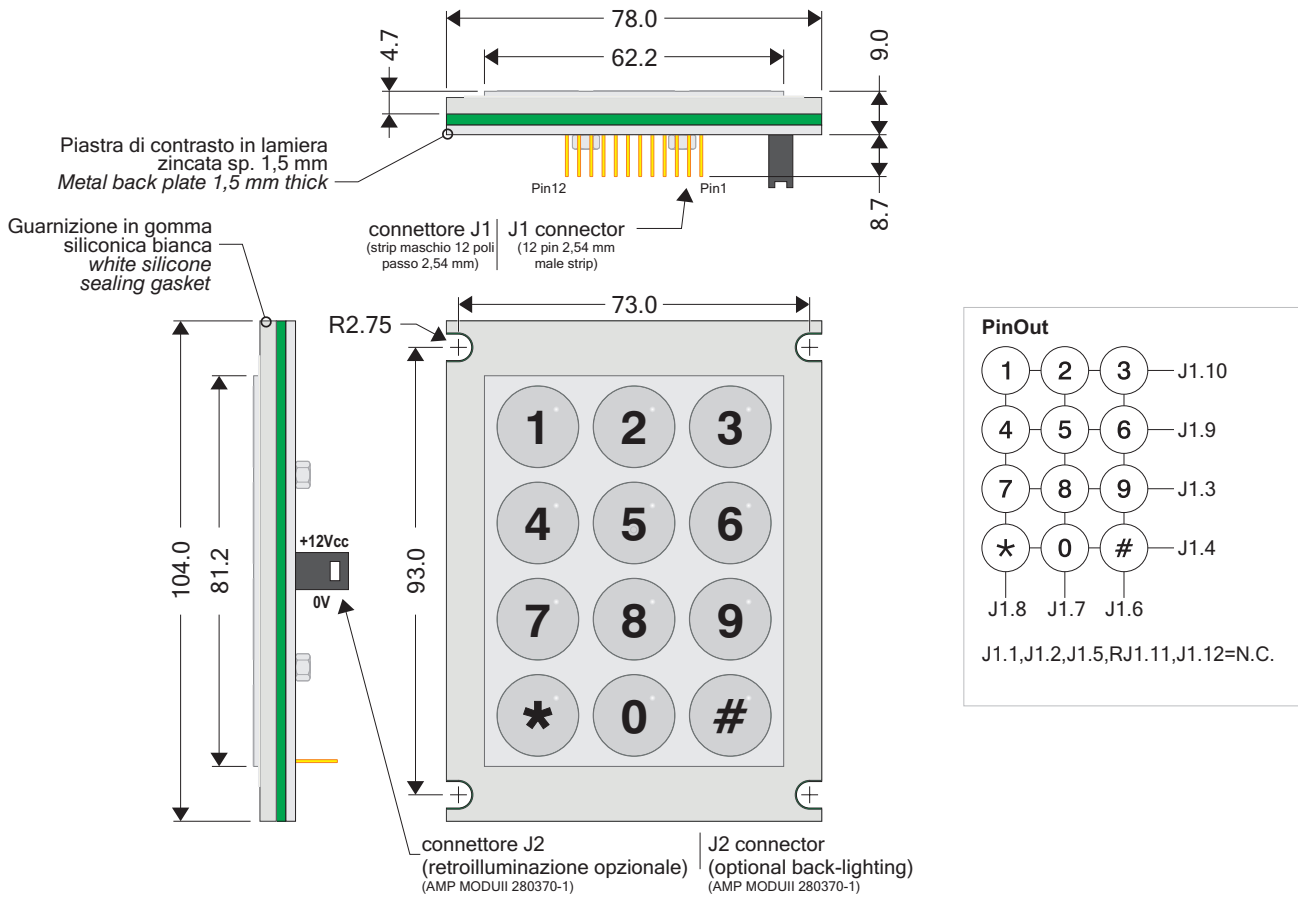

Master Touch

Data Sheet

DGI.12R17.R

Tastiera DIGI-Inox; 12 tasti tondi ø17 mm; montaggio retro pannello
DIGI-Inox keyboard; 12 round keys ø17 mm; rear mounting

PATENTED
dig!INOX

IP	65 (54 with TI)
IK	08
Cycles	3.000.000
Operating temp.	-10° to +70°C (0° to +50°C with TI)
Storage temp.	-25° to +85°C (-25° to +55°C with TI)

Quick web link

www.grafossteel.it

Disegni Drawings

Cutout consigliato *Suggested Cut-out*

Codifica per l'ordine *Order Info*

DGI.12R17.R - **W**

Es. DGI.12R17.R.C

W

Marcatura - Marking

C - Incisione chimica + colore NERO - Chemical engraving + color filling (BLACK)
B - Backlight