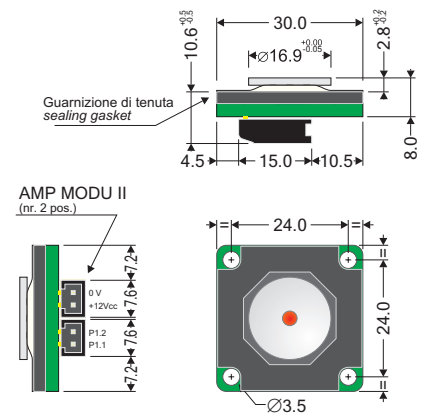

GRAFOS[®] steel

Master Touch

Data Sheet

DGI.01R17-B

Tasto modulare rotondo ø17 con backlight
Round modular ø17 key with backlight

PATENTED
digiINOX  (B)

IP	65 (54 with TI)
IK	08
Cycles	3.000.000
Operating temp.	-10° to +70°C (0° to +50°C with TI)
Storage temp.	-25° to +85°C (-25° to +55°C with TI)

Quick web link

www.grafossteel.it

Disegni e cutout consigliato *Drawings and suggested cut-out*

Cut-out: $\varnothing 17.0^{+0.6}_{-0.0}$ mm

Retroilluminazione standard colore ROSSO
Altri colori disponibili a richiesta
Standard Backlight color: RED
Other colors available on request

Marcatura Simboli / Marking Type
B - Backlight