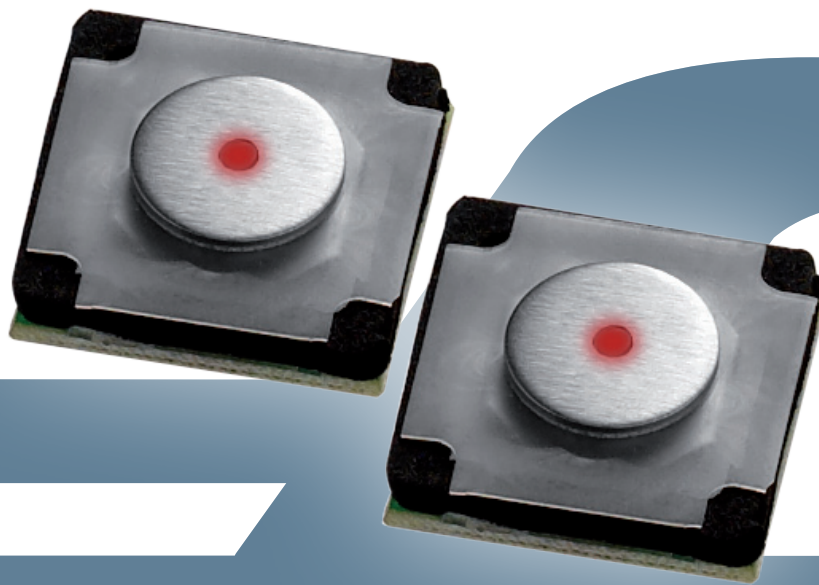

GRAFOS[®] steel

Master Touch

Data Sheet

DGI.01R17-B

Tasto modulare rotondo ø17 con backlight
Round modular ø17 key with backlight

PATENTED
digiINOX  (B)

IP	65 (54 with TI)
IK	08
Cycles	3.000.000
Operating temp.	-10° to +70°C (0° to +50°C with TI)
Storage temp.	-25° to +85°C (-25° to +55°C with TI)

Quick web link

www.grafossteel.it

Disegni e cutout consigliato *Drawings and suggested cut-out*

Cut-out: $\varnothing 17.0^{+0.6}_{-0.0}$ mm

Retroilluminazione standard colore ROSSO
Altri colori disponibili a richiesta
Standard Backlight color: RED
Other colors available on request