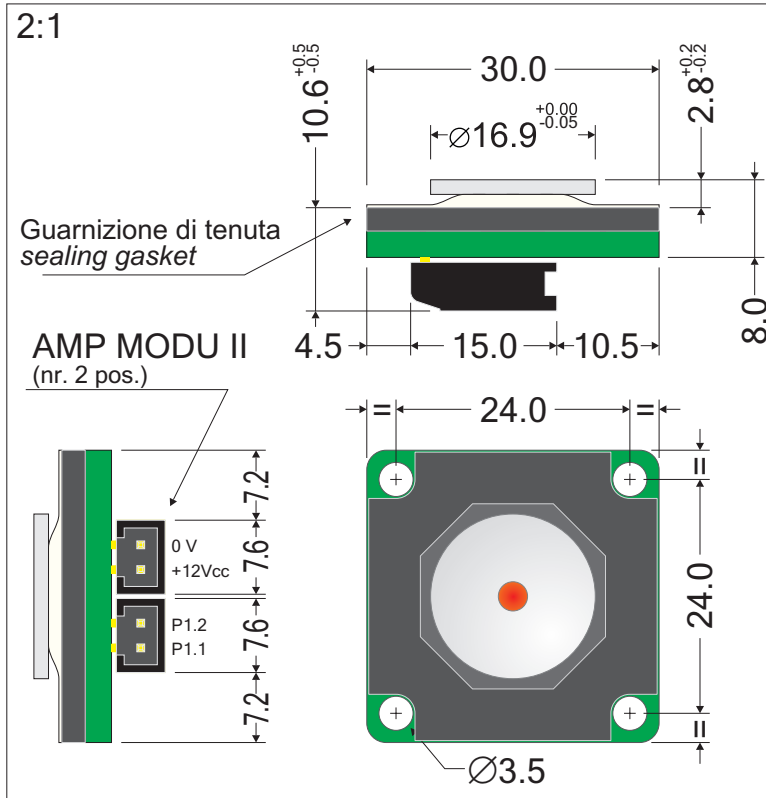

GRAFOS[®] steel

Master Touch

Data Sheet

DGI.01R17-B

Tasto modulare rotondo ø17 con backlight
Round modular ø17 key with backlight

PATENTED
digiINOX  (B)

IP	65 (54 with TI)
IK	08
Cycles	3.000.000
Operating temp.	-10° to +70°C (0° to +50°C with TI)
Storage temp.	-25° to +85°C (-25° to +55°C with TI)

Quick web link

www.grafossteel.it

Disegni e cutout consigliato *Drawings and suggested cut-out*

Cut-out: $\varnothing 17.0^{+0.6}_{-0.0}$ mm

Retroilluminazione standard colore ROSSO
Altri colori disponibili a richiesta
Standard Backlight color: RED
Other colors available on request

Marcatura Simboli / Marking Type
B - Backlight