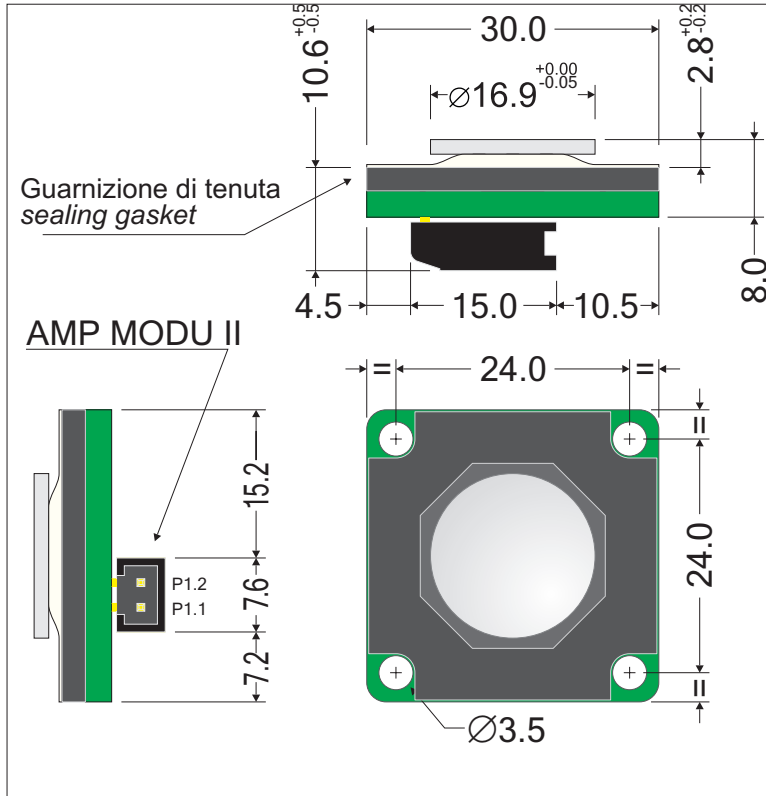

Master Touch

Data Sheet

DGI.01R17

Tasto modulare rotondo $\varnothing 17$
Round modular $\varnothing 17$ key

PATENTED
digiINOX

IP	65 (54 with TI)
IK	08
Cycles	3.000.000
Operating temp.	-10° to +70°C (0° to +50°C with TI)
Storage temp.	-25° to +85°C (-25° to +55°C with TI)

Quick web link

www.grafossteel.it

Disegni e cutout consigliato *Drawings and suggested cut-out*

2:1

Cut-out: $\varnothing 17.0^{+0.6/-0.0}$ mm